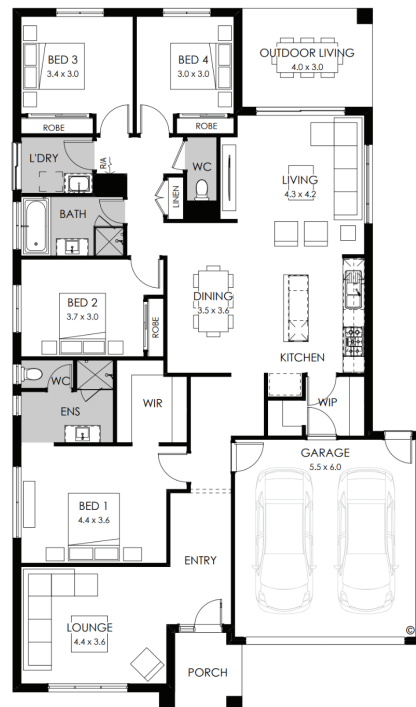

YOUR LOCAL NEW HOMES CONSULTANT

Ivan Vercej 0434 867 572 | ivercej@boutiquehomes.com.au

**Officer
Central**