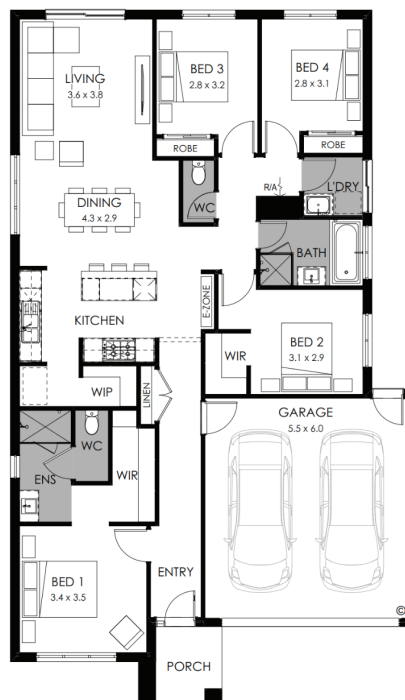

YOUR LOCAL NEW HOMES CONSULTANT

Victoria Nguyen 0406 446 235 | vnguyen@boutiquehomes.com.au

highlands