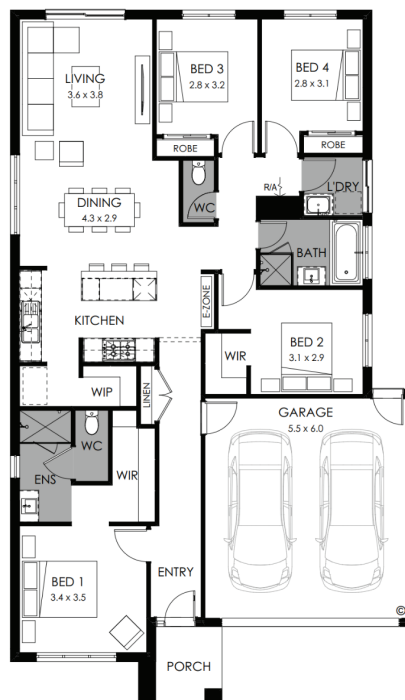

YOUR LOCAL NEW HOMES CONSULTANT

Boutique Homes 9674 4500 | enquiries@boutiquehomes.com.au

Alluvium