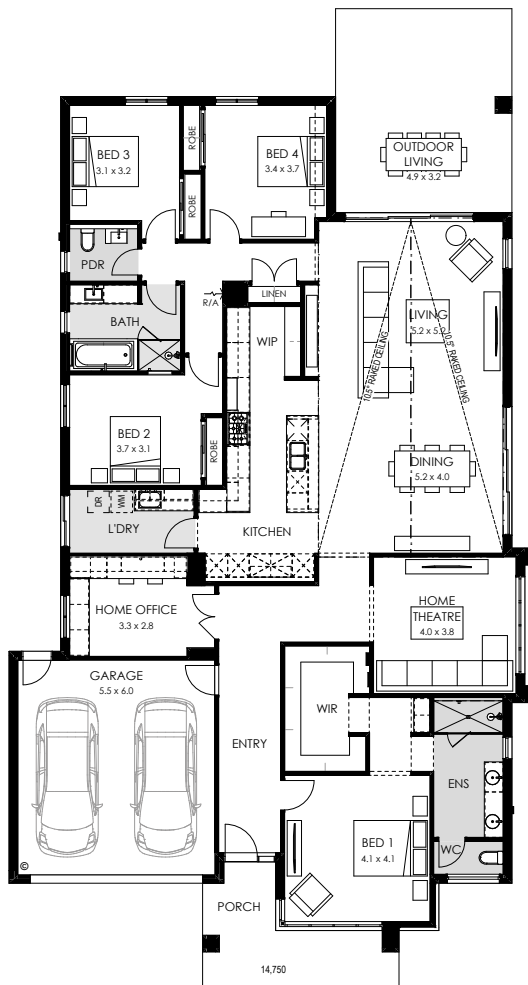

ON DISPLAY

Barcelona 32

Moody Cosy Warm

Reinvented Heritage - a modern twist on the traditional to appeal to the family who are drawn to classic elements, but want a balance of city comforts, homeliness and sense of belonging. Depth in palette with textural accents of green and secondary contrasts of navy, tan and grey. Comfortable furniture, tan leather, linens and knitted throws create a sense of sanctuary. Nostalgic tartan appears, strong pops of black furniture, fittings and lighting throughout. V-Joint panelling and moody walls, paired with dark cabinetry and timber floor make this interior insular, inviting and comforting.

On display at Mt Atkinson Estate, 27 Sierra Street, Truganina.

MT. ATKINSON

Barcelona 32

Cape facade.

Home specifications.

Total area	299.54 m ²
Width	14.75m
Length	23.87m
Fits lot width	16m
Fits lot length	31m

Home design specifications.

- Architectural Cape façade
- 2740mm ceiling height throughout
- Square set ceiling to main areas
- Butler's pantry with overhead and base cabinetry
- 10.5 degree raked ceiling design option to dining and living area
- ILVE suite of cooking appliances
- 40mm Caesarstone benchtop to kitchen, butler's pantry, laundry, ensuite and main bathroom
- Polytec built in cabinetry to the study
- 2430mm x 3588mm double glazed aluminium stacker door
- Stunning interior colour scheme selected by our Interior Designer

Home style specifications.

Kitchen

Benchtop	Caesarstone Noble Grey
Overhead cabinetry	Polytec Oasis - Smooth
Base Cabinetry	Polytec Black Ply - Woodmatt
Splashback	100x100 - Marazzi - D_Segni Blend - Carbone