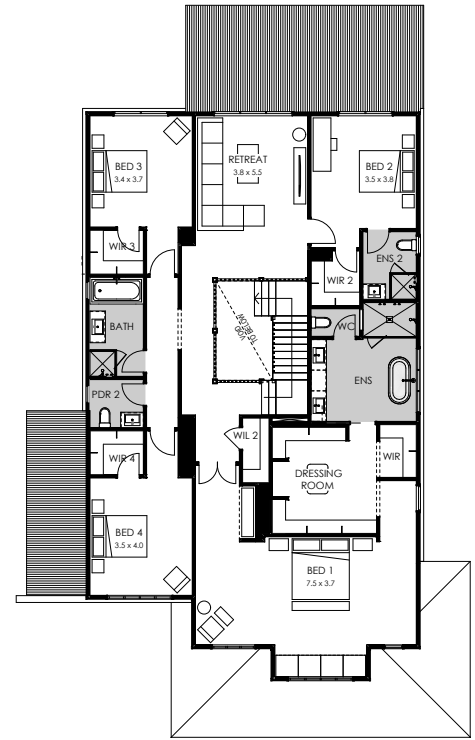

## Home specifications.

Total area	471.73 m <sup>2</sup>
Width	14.87m
Length	24.25
Fits lot width	16m

## Home design specifications.

- Hamptons Façade
- 2740mm ceiling heights
- Square set detail to all living areas
- Refrigerated A/C and gas ducted heating throughout
- Double Glazed windows and doors
- Caesarstone benchtops to the kitchen, ensuite, bathroom and laundry
- ILVE suite of cooking appliances

### Main Bathroom

Benchtop Caesarstone	20mm - Arissed (4mm) - Sleek Concrete
Drawers Polytec	Woodmatt Antico Oak Matt
Drawers profile	Square Edge ABS Edge
Wall Tile	Subway Nanda Brick White Gloss60x200Gloss

### Exterior

Bricks	Melbourne Mornington
--------	----------------------

Ground floor

First floor