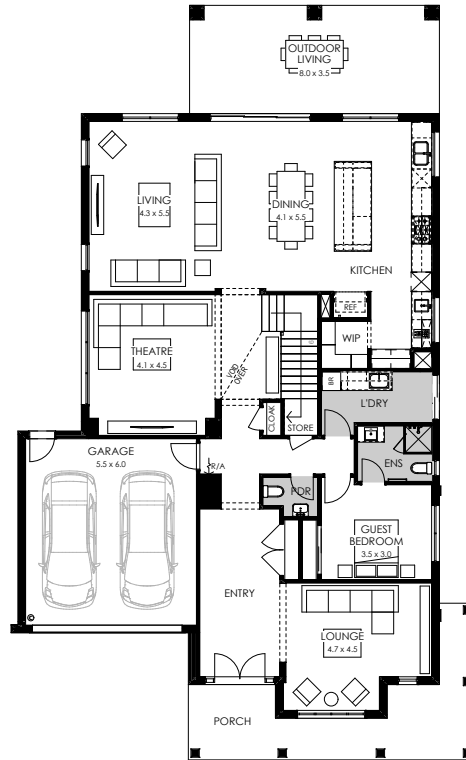

## Home specifications.

Total area	471.73 m <sup>2</sup>
Width	14.87m
Length	24.25
Fits lot width	16m

## Home design specifications.

- Hamptons Façade
- 2740mm ceiling heights
- Square set detail to all living areas
- Refrigerated A/C and gas ducted heating throughout
- Double Glazed windows and doors
- Caesarstone benchtops to the kitchen, ensuite, bathroom and laundry
- ILVE suite of cooking appliances

### Main Bathroom

Benchtop Caesarstone	20mm - Arissed (4mm) - Sleek Concrete
Drawers Polytec	Woodmatt Antico Oak Matt
Drawers profile	Square Edge ABS Edge
Wall Tile	Subway Nanda Brick White Gloss60x200Gloss

### Exterior

Bricks	Melbourne Mornington
--------	----------------------

Ground floor

First floor