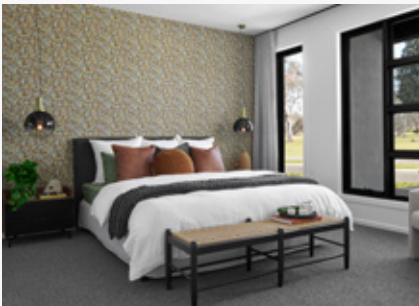

ON DISPLAY

Riviera 32

Mid-Century with Contemporary Twist

Featuring clean and simple lines coupled with leather upholstery, pops of black and a subtle call to nature, the Riviera 32 is a classy abode that has been styled to match the edgy Gallerie façade. Beautifully designed for both families and couples, the 32 square floorplan boasts an edgy aesthetic with a subtle hit of art-deco, while offering entertainers a beautiful indoor-outdoor flow and gourmet kitchen. For Boutique Homes' Interior Design Manager, Kat Moore, this home is a nod to the nostalgia of the mid-century, while drawing inspiration from contemporary trends.

- Architectural Gallerie façade
- Coloured metal roof
- Caroma freestanding bath to main bathroom
- Hume pivot entry door with clear glazing
- Suite of ILVE appliances to the kitchen
- Double glazed aluminium recessed cornerless stacking doors
- Extended outdoor patio with brick piers
- Cabinetry to study with curved bench seat and open shelving