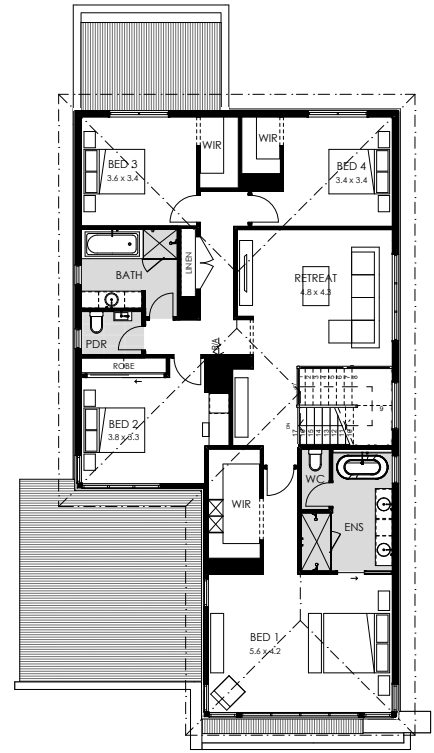

## Home specifications.

Total area	416.22m <sup>2</sup>
Width	13.03m
Length	23.39m
Fits lot width	14m

Ground floor

First floor