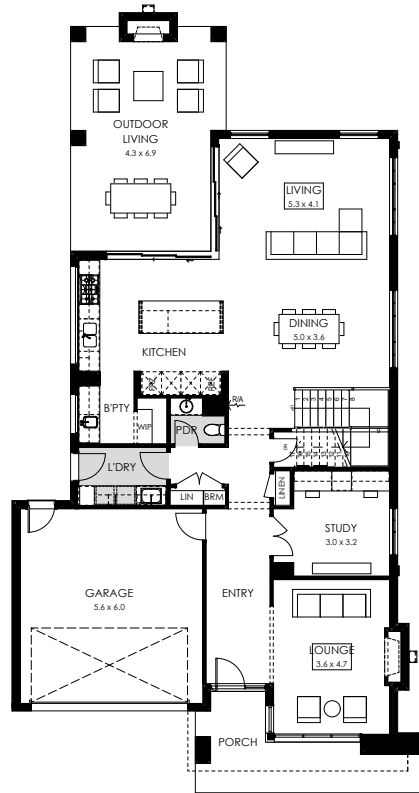

# Montpellier 39 Wright facade.

## Home specifications.

Total area	416.22m <sup>2</sup>
Width	13.03m
Length	23.39m
Fits lot width	14m

Ground floor

First floor