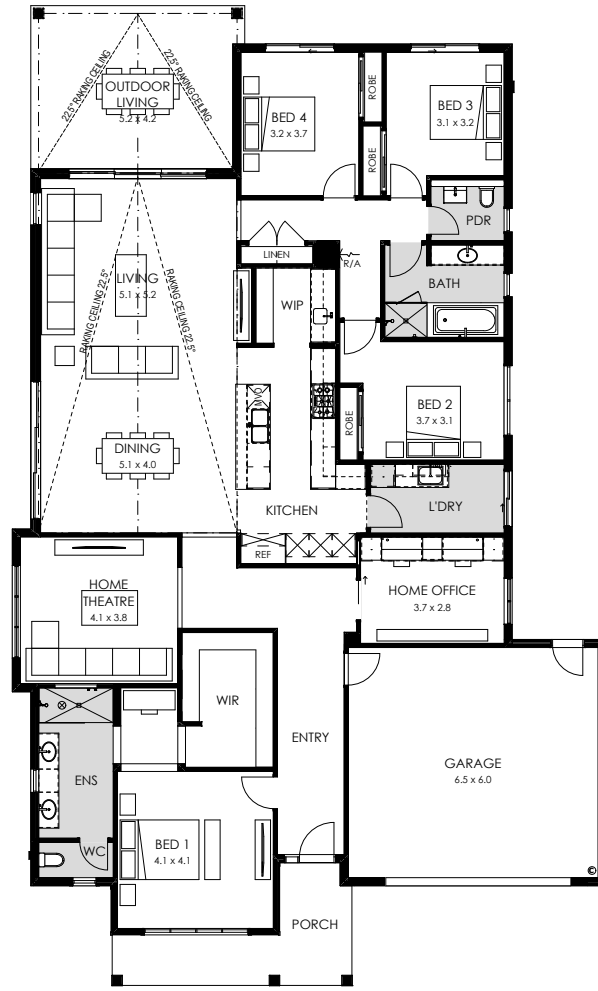

ON DISPLAY

Barcelona 32

Contemporary, tactile haven.

The warm and inviting home utilises texture and colour to create a space of sophistication in a countryside villa. The Southampton façade enhances the simplicity and clean lines of the Barcelona 32 floor plan. The green feature colours alongside the darker elements of the interior brings depth to the space. The four-bedroom home with raked ceilings and an open plan kitchen, living and dining area is ideal for entertaining or enjoying a relaxing night at home.

On display at Peppercorn Hill Estate, 12 Broome Street, Donnybrook.

Barcelona 32

Southampton facade.

Home specifications.

Total area	313.10m ²
Width	15.47m
Length	25.46m
Fits lot width	18m

Home design specifications.

- Architectural Southampton facade
- Mosaic feature wall tiling
- Double glazed aluminium recessed sliding door
- Hebel PowerPanel masonry panels
- Category three laminated board flooring
- Category three carpet
- Suite of Ilve appliances
- 40mm Caesarstone benchtop to kitchen
- 22.5 degree raked ceiling to dining, living and outdoor living

Home style specifications.

Kitchen

Benchtop	Caesarstone 40mm Turbine Grey
Overhead shelf	Polytec Forage Smooth
Base cabinetry	Polytec Black Woodmatt
Splashback tiles	Kit Kat White Matt Mosaic 15x145mm

Living