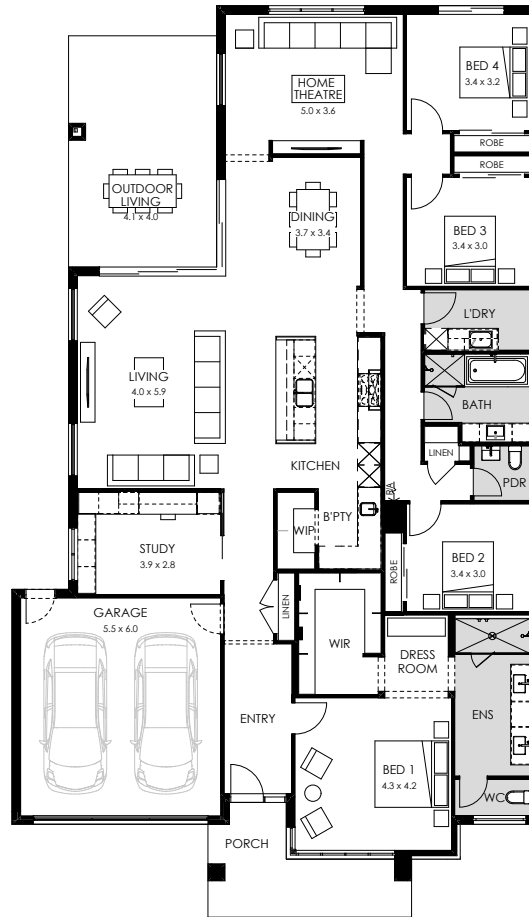

MERIDIAN
CLYDE NORTH

On display at Meridian Estate, 17 Kunlun Crescent, Clyde North

Marseille 32

Cape facade.

Home specifications.

Total area	298.94 m ²
Width	14.51
Length	24.11
Fits lot width	16m

Home design specifications.

- Architectural Cape façade
- Square set cornice to Bed 1, Bed 1 Dressing Room, Entry, Living, Dining and Kitchen
- 2740mm high ceiling throughout home
- 40mm Caesarstone benchtop to kitchen
- Suite of ILVE kitchen appliances
- Undermounted Clark Monaco double bowl sink to kitchen
- Double glazed aluminium corner less recessed stacking and sliding door
- Butler's pantry fit out with overhead cabinetry, 40mm Caesarstone and melamine shelves