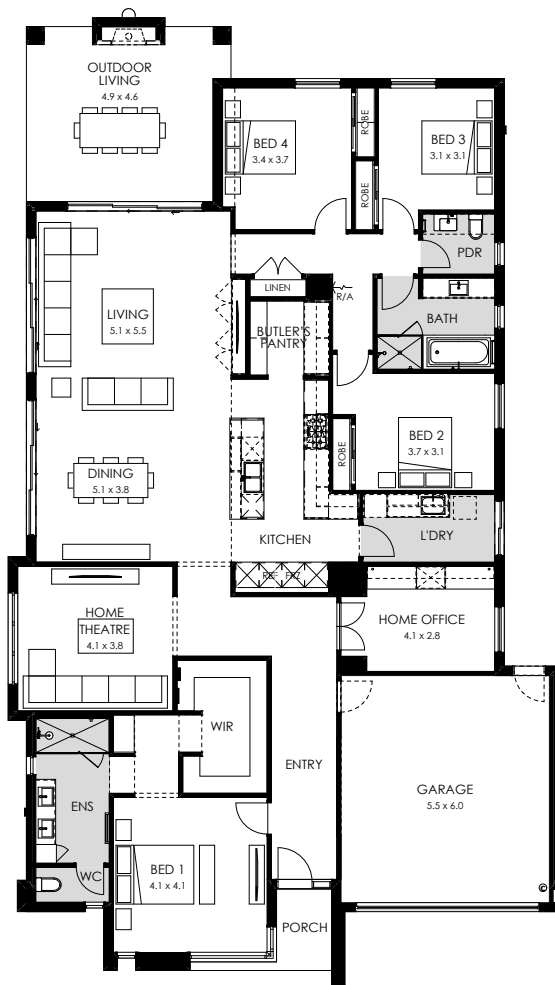

ON DISPLAY

Barcelona 32

Modern Mid-Century

Featuring the brand-new Mason façade. With full-height brickwork blade walls, separated by slimline windows that provide narrow breaks between the walls gives the facade its unique modern proportions. The focal point of this style are the rich, warm timber tones featured throughout the home. The mid-century modern influence is evident in the bold, geometric wallpaper. The feature lighting is reminiscent of the era and adds warmth and moodiness to the spaces, whilst the black fixtures throughout the home maintain modern trends.

On display at Lucas Display Village, 15 Blomeley Drive, Ballarat.

Barcelona 32

Mason facade.

Home specifications.

Total area:	305.52m ²
Width:	14.51m
Length:	23.75m
Fits lot width:	16m

Home design specifications.

- Architectural Mason façade
- 2740mm ceiling height
- Square set detail to all living areas
- Caesarstone benchtops to the kitchen, ensuite, bathroom and laundry
- Butler's Pantry with open shelving
- ILVE suite of cooking appliances
- Outdoor living with Jetmaster gas heater
- Dropped ceiling to Kitchen and Butlers
- Alternate WIR design option

Home style specifications.

Kitchen

Benchtop	Caesarstone Black Tempal
Overhead cabinetry	Polytec Florentine Walnut - Woodmatt
Base cabinetry	Polytec Florentine Walnut - Woodmatt
Splashback	Surfaces by Hynes 306×306 - Square Mosaic - Black Matt