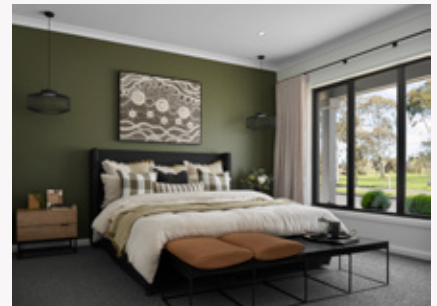

## Moody, contemporary, urban

Inspired by the darker than usual colours of the facade, the dramatic tones are carried internally throughout the four bedroom home. Positioned near the entrance, the master bedroom is secluded from the rest of the home, opening up to a large walk-in robe, and an ensuite with a double vanity, large shower and separate water closet. The large kitchen looks onto the living area which opens up into a beautiful undercover outdoor dining area. The home dares to feature darker tone-on-tone hard surface finishes. It's more about the atmosphere and ambience than playing it safe and seeking mass appeal.