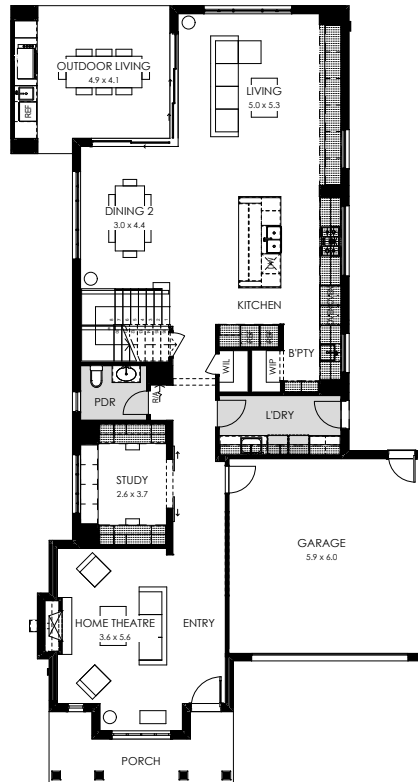

# Airlie 38 Hampton facade.

## Home specifications.

Total area	352.27m <sup>2</sup>
Width	11.39m
Length	22.31m
Fits lot width	12.5m

Ground floor

First floor