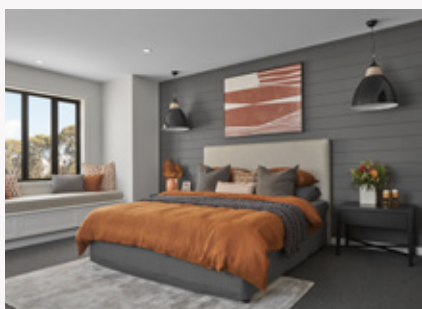

## Modern American farmhouse

Taking inspiration from the reclaimed brick chosen for the Hamptons façade, this 38 square floorplan adds a modern twist to an American Farmhouse interior style. Elevating the monochromatic colour scheme, hints of rustic charm can be seen in the fixtures and fittings to add character.