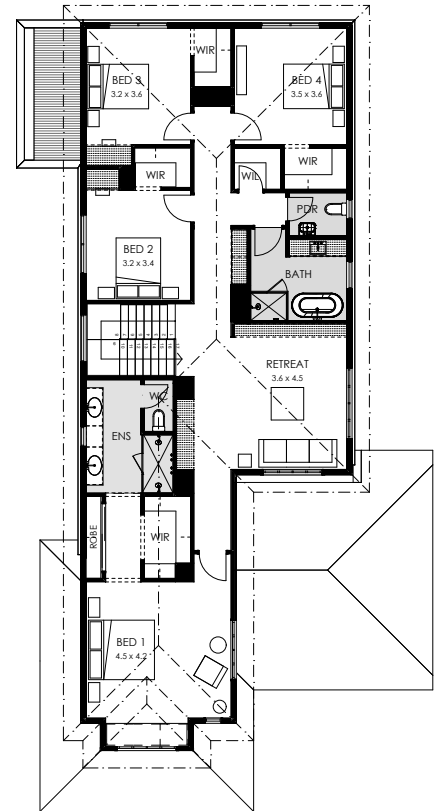

## Home specifications.

Total area	352.27m <sup>2</sup>
Width	11.39m
Length	22.31m
Fits lot width	12.5m

## Home design specifications.

- Architectural Hampton façade
- San Selmo reclaimed original brickwork to the façade
- 2740mm ceiling height to ground floor
- Category three (40mm arrised edge) Caesarstone benchtop
- Suite of ILVE appliances
- Grand laundry and base butler's pantry fit out
- Powder room to first floor
- U-shape open to bottom Long Island staircase
- Fireplace to lounge
- Grand Outdoor living area
- Double glazed aluminium recessed cornerless stacking/sliding doors

Ground floor

First floor