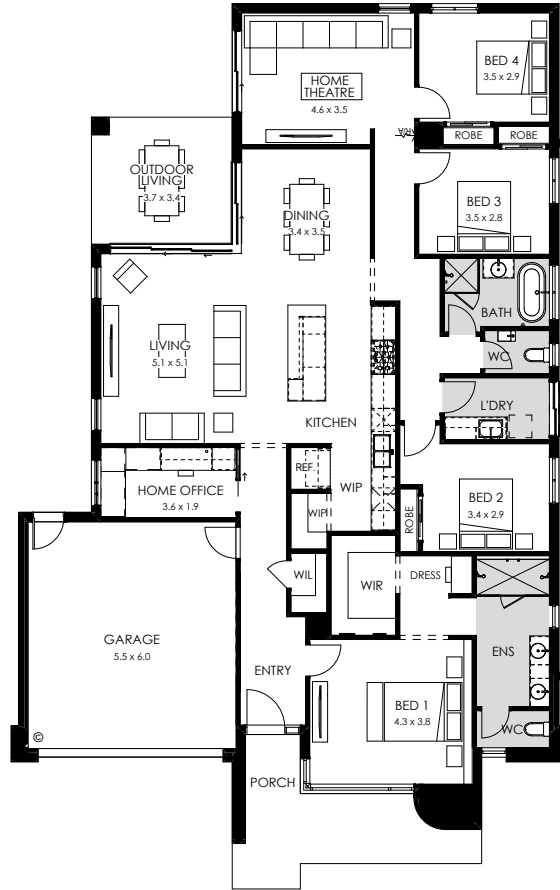

On display at Harpley Display Village, 5 Hummock Rise, Werribee.

Harpley

Marseille 28

Arlo facade.

Home specifications.

Total area:	260.59m ²
Width:	14.75m
Length:	22.19m
Fits lot width:	16m

Home design specifications.

- Architectural Arcadia facade
- 2740mm ceiling height
- Caesarstone benchtops to the kitchen, ensuite, bathroom
- ILVE suite of cooking appliances
- 1000mm deep kitchen island benchtop
- Butler's pantry
- Double glazed windows
- Square set ceiling to entry, living, dining, kitchen, study and bedroom one

Home style specifications.

Kitchen

Benchtop	Caesarstone Cloudburst Concrete
Overhead cabinetry	Polytec Black Ply - Woodmatt
Base cabinetry	Polytec Black Ply - Woodmatt
Splashback	Surfaces by Hynes 280x295 SBH Streamline White Matt Mosaic