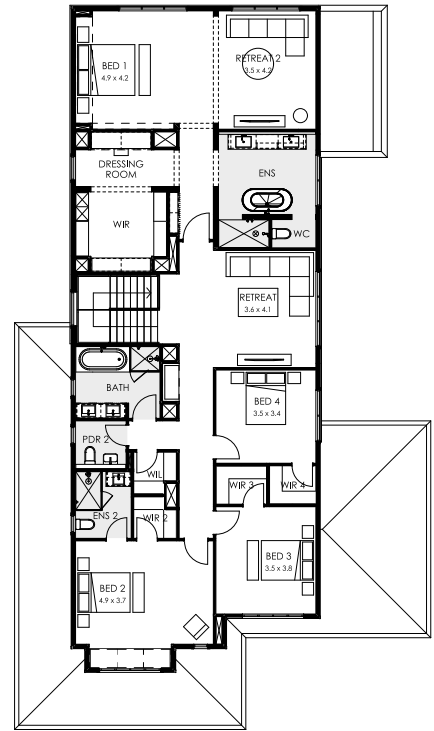

ON DISPLAY

Grange 45

Calm, contemporary and coastal

The modern coastal style of the Grange 45 breaks away from a traditional beachy palette by using punches of brass tapware and luxurious furniture and fittings while remaining homely and inviting. Maximising the four-bedroom, three-bathroom layout, the 45 square home brings the coastal Hamptons style of its façade through to the interiors of the home through light timbers, profiled white cabinetry, pops of teal and shades of white.

On display at Gen Fyansford Estate, 5 Dell Boulevard, Fyansford.

Grange 45 Hampton facade.

Home specifications.

Total area	416.22m ²
Width	13.03m
Length	23.39m
Fits lot width	14m

Home design specifications.

- Architectural Hampton façade
- Double glazed aluminium recessed cornerless stacking door
- U-shape Byron Staircase with Victorian Ash treads
- Jetmaster gas heater unit to Lounge room
- High-end flooring and carpet throughout
- Suite of ILVE appliances
- 1400mm deep island benchtop with 60mm Caesarstone Cloudburst Concrete
- Generous master suite upgraded with additional retreat area, dressing room to walk-in robe and sliding windows
- Plunge pool with professional landscaping to the rear

Ground floor

First floor

Home style specifications.

Kitchen

Benchtop	Caesarstone 60mm Cloudburst Concrete
Overhead shelf	Polytec Plantation Ash (Woodmatt)
Base cabinetry	Polytec Blossom White
Cabinetry profile	Calcutta - EMO - Square
Splashback	TAKWA0221 - Touch White Matt