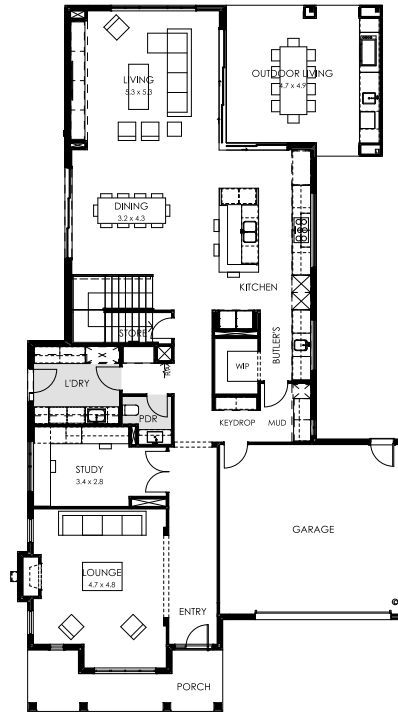

ON DISPLAY

Grange 45

Calm, contemporary and coastal

The modern coastal style of the Grange 45 breaks away from a traditional beachy palette by using punches of brass tapware and luxurious furniture and fittings while remaining homely and inviting. Maximising the four-bedroom, three-bathroom layout, the 45 square home brings the coastal Hamptons style of its façade through to the interiors of the home through light timbers, profiled white cabinetry, pops of teal and shades of white.

On display at Gen Fyansford Estate, 5 Dell Boulevard, Fyansford.

Grange 45 Hampton facade.

Home specifications.

Total area	416.22m ²
Width	13.03m
Length	23.39m
Fits lot width	14m

Home design specifications.

- Architectural Hampton façade
- Double glazed aluminium recessed cornerless stacking door
- U-shape Byron Staircase with Victorian Ash treads
- Jetmaster gas heater unit to Lounge room
- High-end flooring and carpet throughout
- Suite of ILVE appliances
- 1400mm deep island benchtop with 60mm Caesarstone Cloudburst Concrete
- Generous master suite upgraded with additional retreat area, dressing room to walk-in robe and sliding windows
- Plunge pool with professional landscaping to the rear

Ground floor

First floor

Home style specifications.

Kitchen

Benchtop	Caesarstone 60mm Cloudburst Concrete
Overhead shelf	Polytec Plantation Ash (Woodmatt)
Base cabinetry	Polytec Blossom White
Cabinetry profile	Calcutta - EMO - Square
Splashback	TAKWA0221 - Touch White Matt