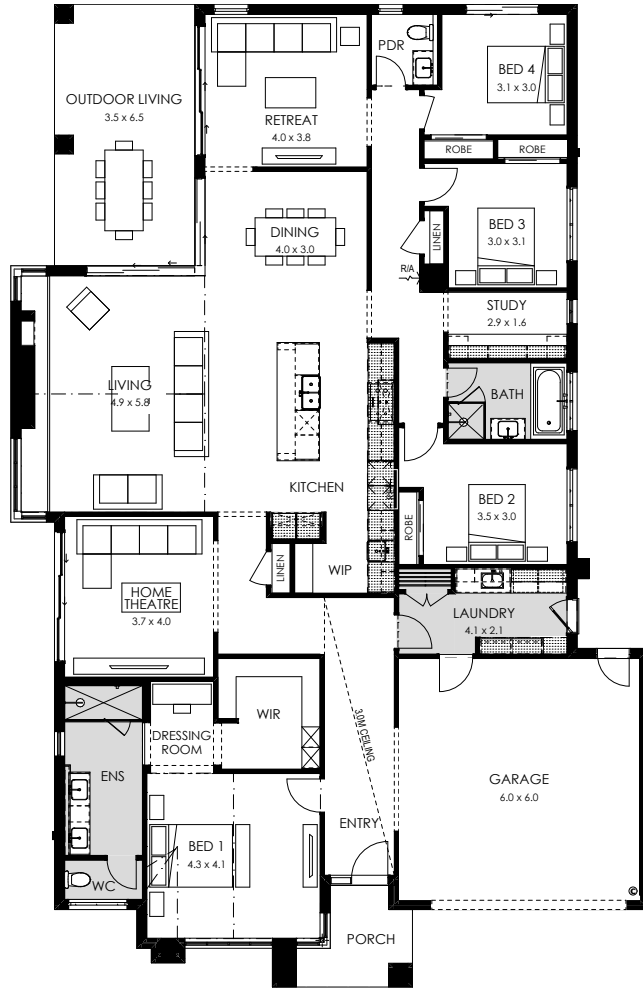

## Modern Country Farmhouse

The Riviera 32 display in Drouin features raked ceilings to the Living and Bed 1 with 3m high ceilings to the entry hallway to create an expansive and inviting space. A textured plaster wall and large stone plinth framed by windows in the living area highlights the grandeur of its raked ceilings. These details solidify the modern country farmhouse feel of the interior, which takes inspiration from the traditional gabled Arcadia façade.

## Arcadia facade.

### Home specifications.

Total area	319.16m <sup>2</sup>
Width	14.27m
Length	24.25m
Fits lot width	16m

### Home design specifications.

- Arcadia Façade
- 2740mm ceiling heights
- Featuring 3 metre ceiling height to entry
- Raked ceilings to Master suite and Living
- Square set detail to all living areas
- Refrigerated A/C and gas ducted heating throughout
- Double Glazed windows and doors
- Caesarstone benchtops to the kitchen, ensuite, bathroom and laundry
- ILVE suite of cooking appliances