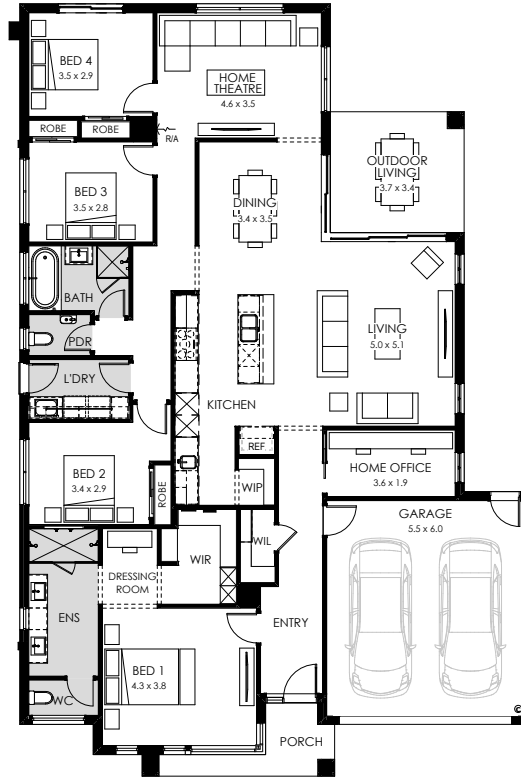

## Contempo facade.

### Home specifications.

Total area	257.48 m <sup>2</sup>
Width	14.27m
Length	21.47m
Fits lot width	16m

### Home design specifications.

- Architectural Contempo façade
- 2740mm high ceilings and 2340mm high internal doors
- Square set cornice to Entry, Bed 1, Bed 1 Dressing, Ensuite, Home Office, Kitchen, Living & Dining
- 1000mm Caesarstone kitchen benchtop
- Gourmet butlers pantry
- Caesarstone benchtops to bathrooms
- Cornerless stacker doors to outdoor living