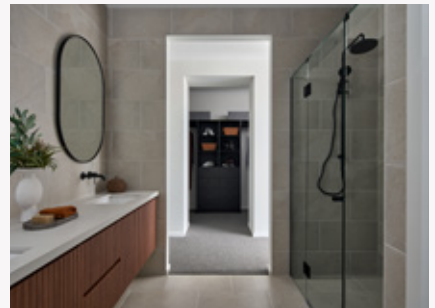

ON DISPLAY

Havana 32

Industrial Farmhouse

Blending both traditional country basics with modern industrial elements the interior of the Havana 32 floor plan combines the old with the new. Incorporating tan leather, black timber furniture and contemporary industrial lighting with the internal finishes of dark timber cabinetry, feature subway tiles and light concrete benchtops. The result is a fresh and timeless interior that works effortlessly with the exterior of the beautiful Arcadia facade with its reclaimed bricks and gables.