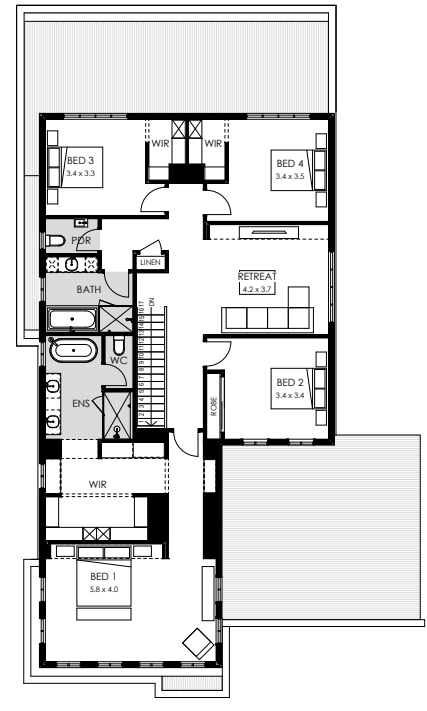

First floor