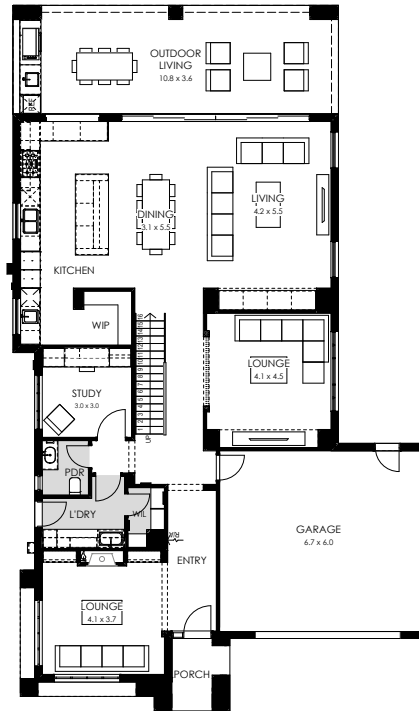

Home style specifications.

Kitchen

Benchtop	Caesarstone Vanilla Noir
Overhead cabinetry	Polytec Black - Smooth Thermolaminate
Base cabinetry	Polytec Black - Smooth Thermolaminate
Splashback	Surfaces by Hynes 62x250 - Clay Chalk - Gloss

Living

Flooring	Surfaces by Hynes Parquetry Herringbone - Ash Grey
Open-shelving	Polytec Black - Smooth Thermolaminate

Bathroom

Benchtop	Caesarstone Vanilla Noir
Base cabinetry	Black - Smooth Thermolaminate
Floor tile	Surfaces by Hynes 300x600 - Quanta Hazel Soft - Lappato
Feature tile	Surfaces by Hynes Cottage Mosaic Strip Gloss Black - 22 x 145mm

Ensuite

Benchtop	Caesarstone Vanilla Noir
Base cabinetry	Polytec Black - Smooth Thermolaminate
Floor tile	Surfaces by Hynes 600x600 - Quanta Hazel Soft - Lappato
Feature tile	Surfaces by Hynes 68x280 - Edge - Black Wave - Matt
Bath	Caroma Urbane II 1600mm - Freestanding Bath

Laundry

Benchtop	Caesarstone Vanilla Noir
Overhead cabinetry	Polytec Black - Smooth Thermolaminate
Base cabinetry	Polytec Black - Smooth Thermolaminate
Floor tile	Surfaces by Hynes 600x600 - Quanta Hazel Soft - Lappato
Splashback tile	Surfaces by Hynes 62x250 - Clay Chalk - Gloss

Exterior

Facade ground floor render	Dulux Deep Walnut
Facade first floor render	Dulux Winter Fog

Ground floor