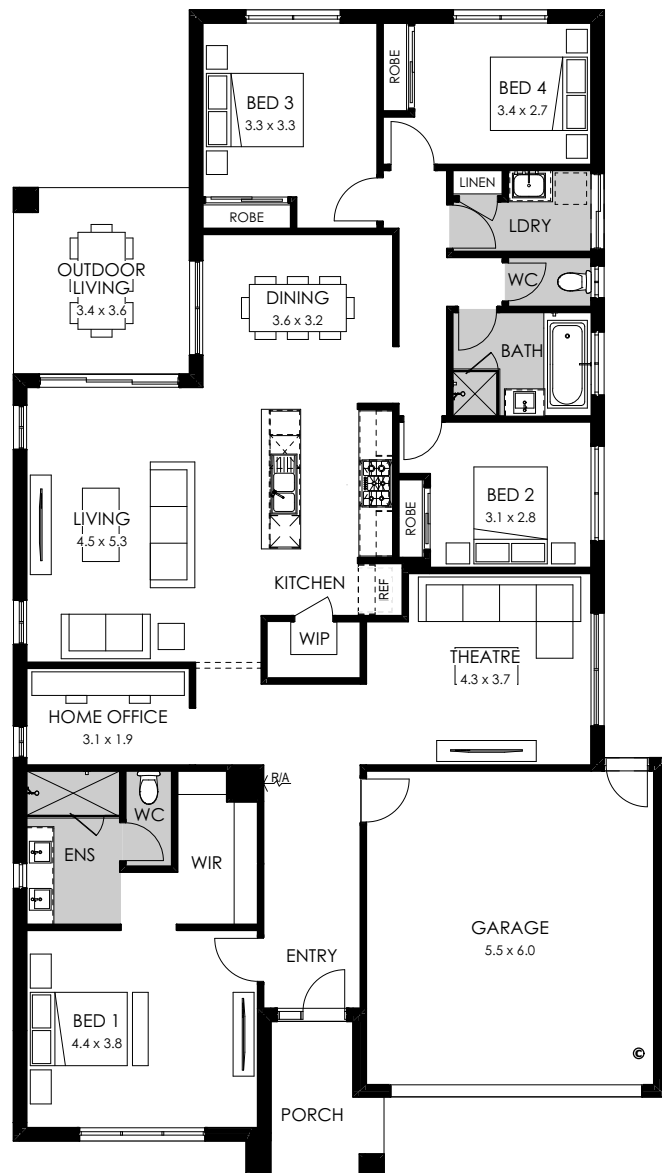

Facade options available

Modern, Metro, Viva, Contempo, Vogue, Luxe, Tribeca, Cape, Gallerie, Coast, Palamos, Provincial, Southampton, Flinders, Arcadia, Escala hipped