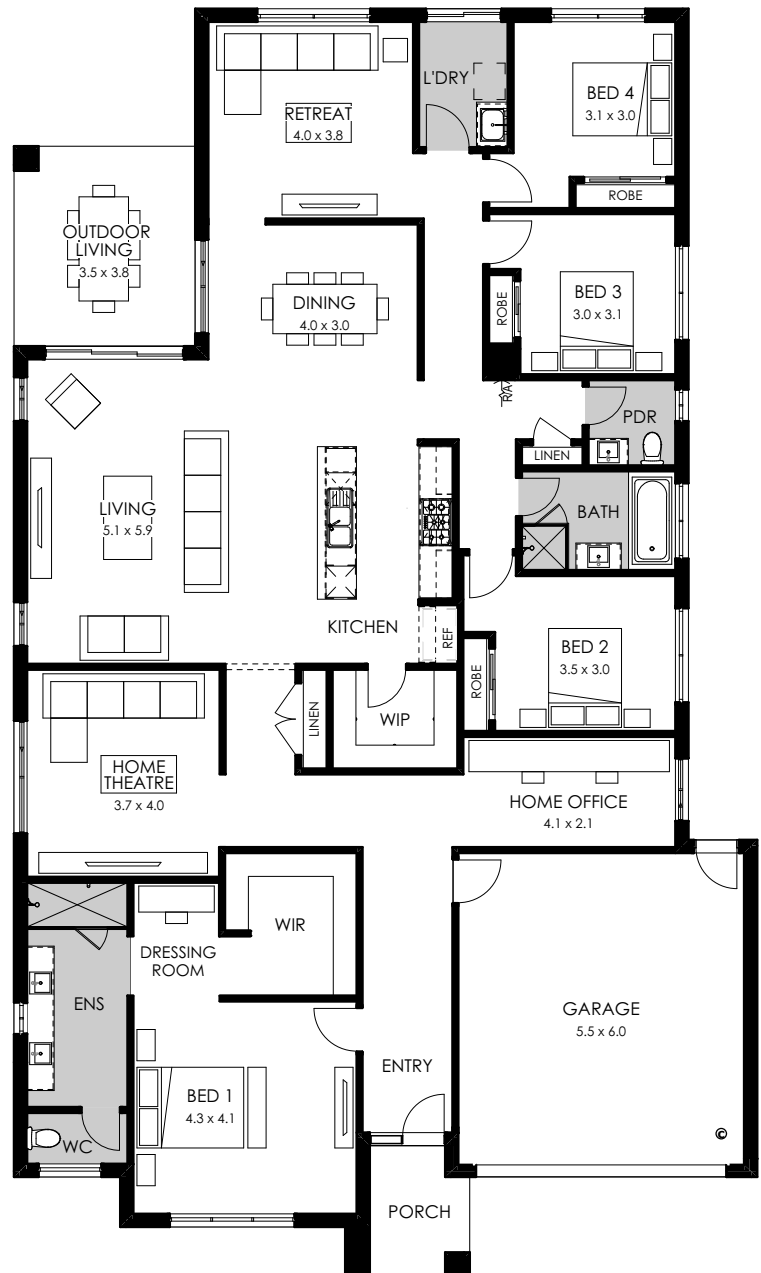

The gourmet kitchen boasts an island bench and a roomy butler's pantry, it's the comforting centre of this wonderfully restful home.

Designed for 16m 14m blocks

## Specifications

Total area	298.56m <sup>2</sup> / 32.13sq
Width	14.27m
Length	24.35m

## Design options available

- 5th bedroom
- Alternate kitchen
- Alternate laundry
- Alternate laundry from garage
- Alternative retreat
- Bath to ensuite
- Butler's pantry
- Grand outdoor living
- Guest bedroom
- Guest wing
- Key drop
- Larger bathroom
- Master to rear
- Patio
- Raked ceiling (Coast facade only)
- Raked ceiling to bedroom 1 (Arcadia façade only)
- Raked ceiling to bedroom 1 (Flinders façade only)
- Rear flip
- Theatre to front
- Workshop

## Design options available

- 5th bedroom
- Bath to ensuite
- Butler's pantry
- Grand laundry
- Guest bedroom
- Master to rear
- Powder room
- Raked ceiling (Coast facade only)
- Rear flip
- Theatre to front
- Workshop