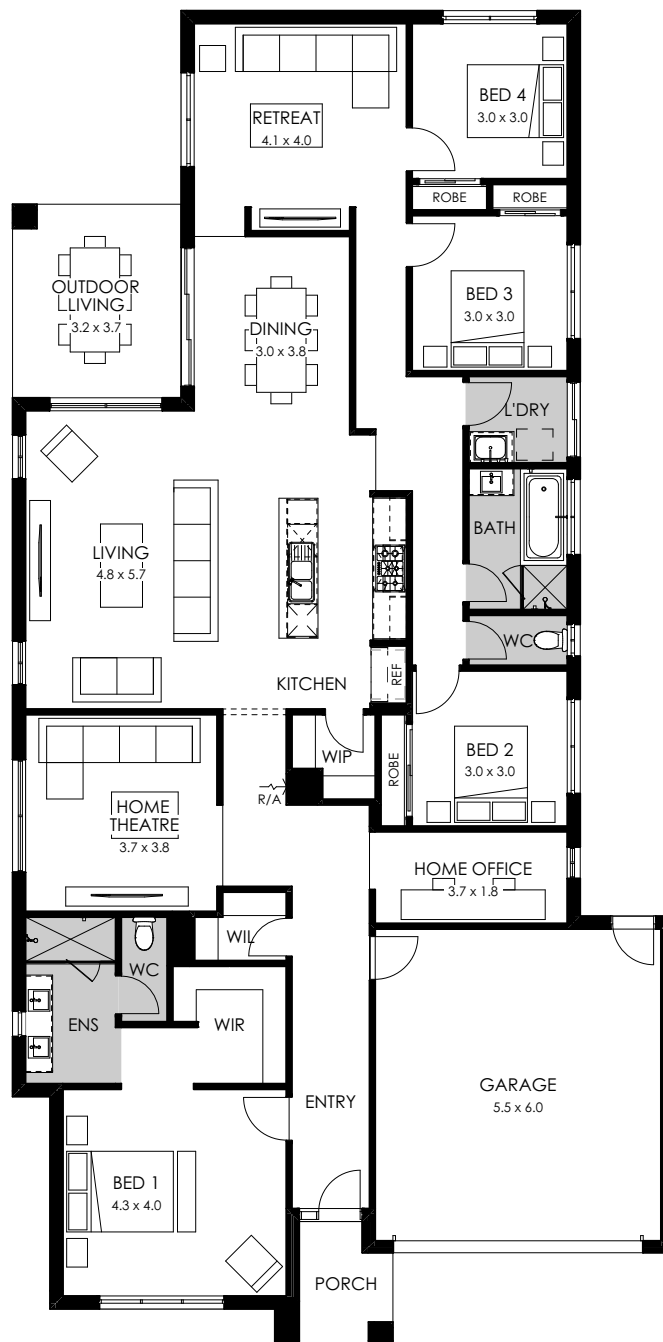

## Specifications

Total area	298.56m <sup>2</sup> / 32.13sq
Width	14.27m
Length	24.35m

# Riviera 29

Fits lot width 14m

## Specifications

Total area	266.60m <sup>2</sup> / 28.69sq
Width	12.71m
Length	25.67m

 4  2  2

## Design options available

- 5th bedroom
- Bath to ensuite
- Butler's pantry
- Grand laundry
- Guest bedroom
- Master to rear
- Powder room
- Raked ceiling (Coast facade only)
- Rear flip
- Theatre to front
- Workshop