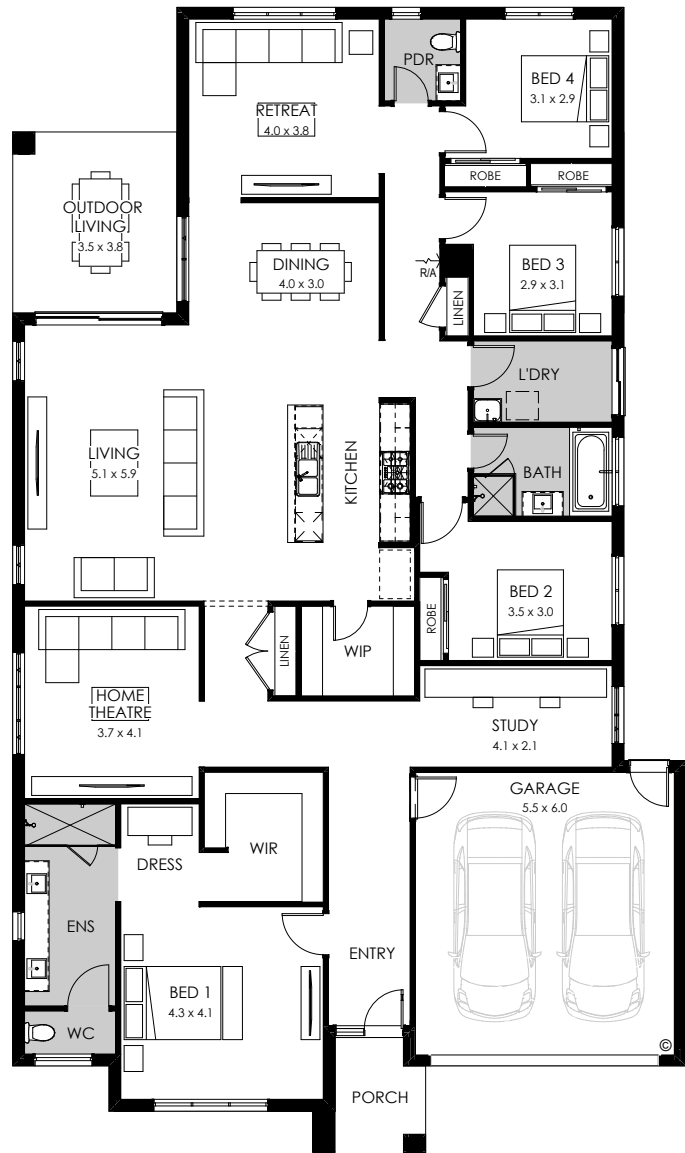

Broadway

Available sizes: 32 / 29

Relax, unwind and enjoy with the Broadway. Offering every member of the family ample space to feel comfortable. The main bedroom located at the front of the home offers a large walk-in robe, dressing area and a generous sized ensuite.

Designed for 16m 14m blocks

Broadway 32

Fits lot width 16m

Fits lot length 32m

Specifications

Total area 298.56m² / 32.13sq

Width 14.27m

Length 24.35m

Design options available

- Bath to ensuite
- Butler's pantry
- Rear flip
- Workshop

Facade options available

Modern, Metro, Viva, Contempo, Luxe, Cape, Vogue

Broadway 29

Fits lot width 14m

Fits lot length 32m

Specifications

Total area 266.60m² / 28.69sq

Width 12.71m

Length 25.67m

Design options available

- 5th bedroom
- Alternate theatre
- Bath to ensuite
- Butler's pantry
- Grand laundry
- Guest bedroom
- Powder room
- Rear flip
- Workshop