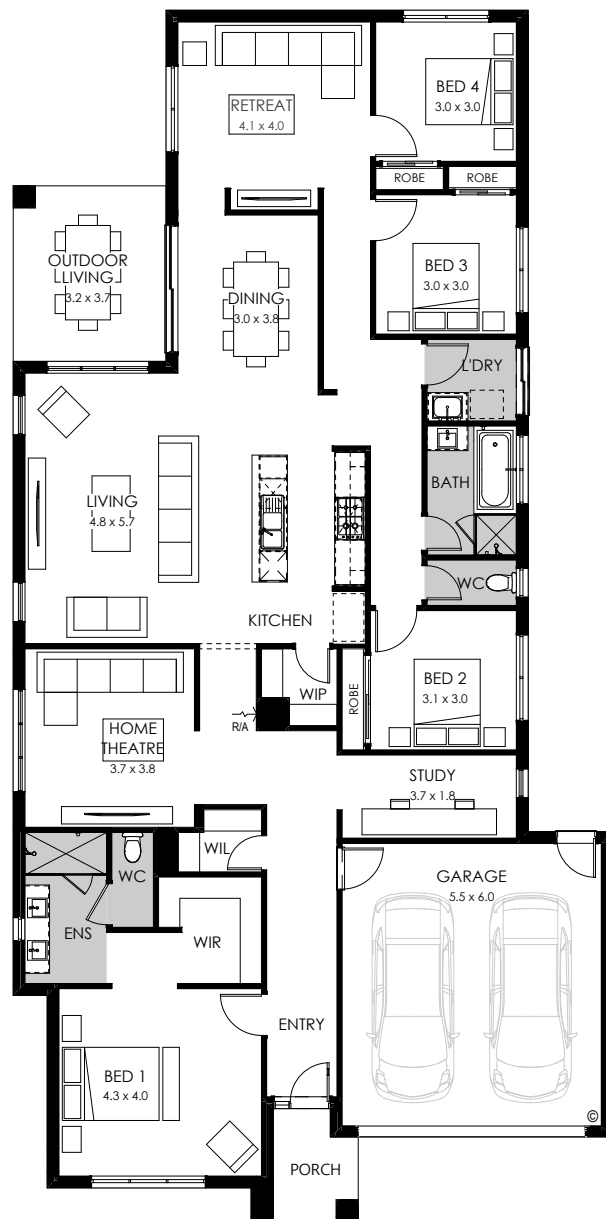

Broadway

Available sizes: 32 / 29

Relax, unwind and enjoy with the Broadway. Offering every member of the family ample space to feel comfortable. The main bedroom located at the front of the home offers a large walk-in robe, dressing area and a generous sized ensuite.

Designed for 16m 14m blocks

Broadway 32

Fits lot width 16m

Fits lot length 32m

Specifications

Total area 298.56m² / 32.13sq

Width 14.27m

Length 24.35m

Design options available

- Bath to ensuite
- Butler's pantry
- Rear flip
- Workshop

Facade options available

Modern, Metro, Viva, Contempo, Luxe, Cape, Vogue

Broadway 29

Fits lot width 14m

Fits lot length 32m

Specifications

Total area 266.60m² / 28.69sq

Width 12.71m

Length 25.67m

Design options available

- 5th bedroom
- Alternate theatre
- Bath to ensuite
- Butler's pantry
- Grand laundry
- Guest bedroom
- Powder room
- Rear flip
- Workshop