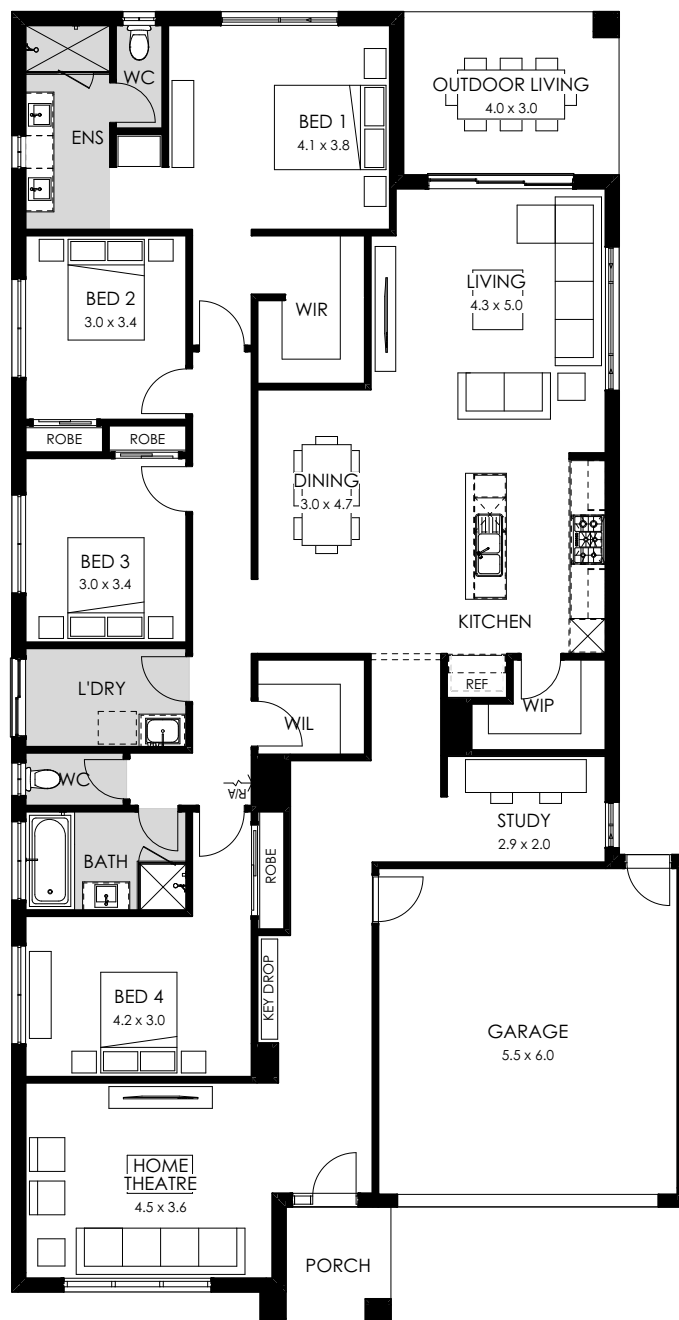

# Havana

32 / 29 / 25 / 23

Multiple living spaces and careful bedroom zoning make the Havana perfect for entertaining.

This home design features four generously sized bedrooms, with the master suite positioned at the back of the home, away from the main living spaces.

## Specifications

Total area 294.32m<sup>2</sup> / 31.68sq

Width 14.51m

Length 24.35m

4 2 2

## Specifications

Total area 265.58m<sup>2</sup> / 28.58sq

Width 12.47m

Length 24.11m

 4  2  2

## Design options available

- 5th bedroom
- Alternate ensuite
- Alternate kitchen
- Bathroom upgrade
- Butler's pantry
- Formal powder room
- Grand laundry
- Grand master - 3 bed
- Guest bedroom
- Kids retreat
- Powder room
- Workshop