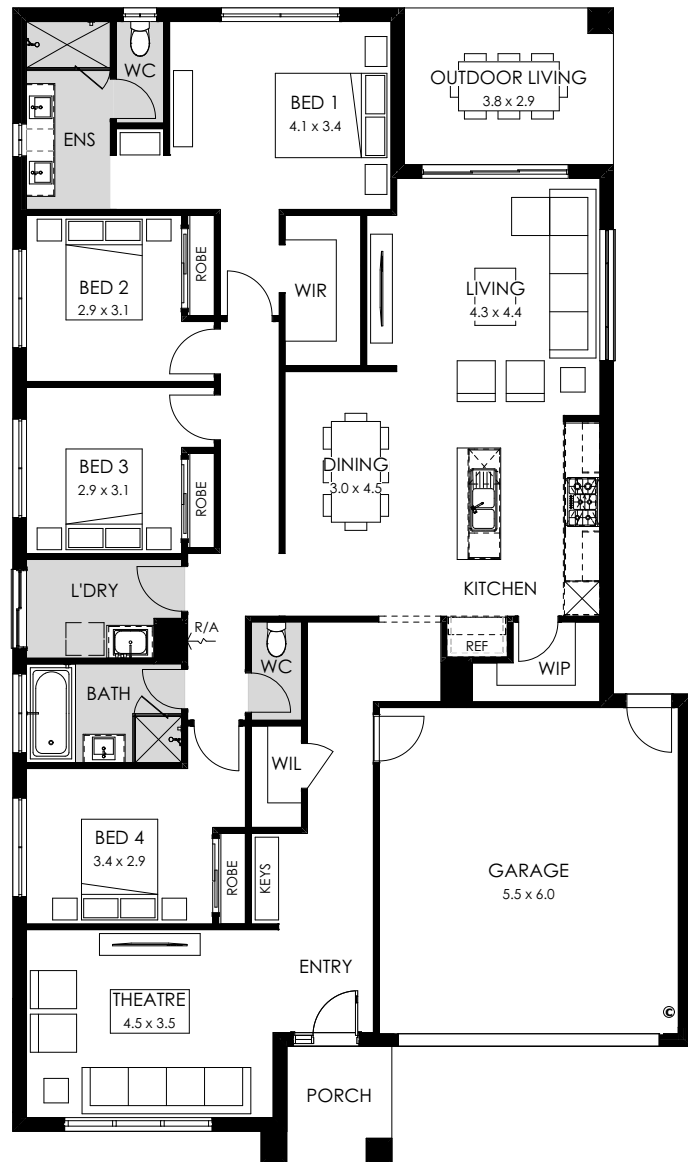

# Havana

32 / 29 / 25 / 23

Multiple living spaces and careful bedroom zoning make the Havana perfect for entertaining.

This home design features four generously sized bedrooms, with the master suite positioned at the back of the home, away from the main living spaces.

## Specifications

Total area 294.32m<sup>2</sup> / 31.68sq

Width 14.51m

Length 24.35m

4 2 2

## Specifications

Total area 231.96m<sup>2</sup> / 24.97sq

Width 12.47m

Length 21.23m

 4  2  2

## Design options available

- 5th bedroom
- Alternate ensuite
- Alternate kitchen
- Butler's pantry
- Formal powder room
- Grand laundry - 3 bed
- Grand master - 3 bed
- Guest bedroom
- Powder room