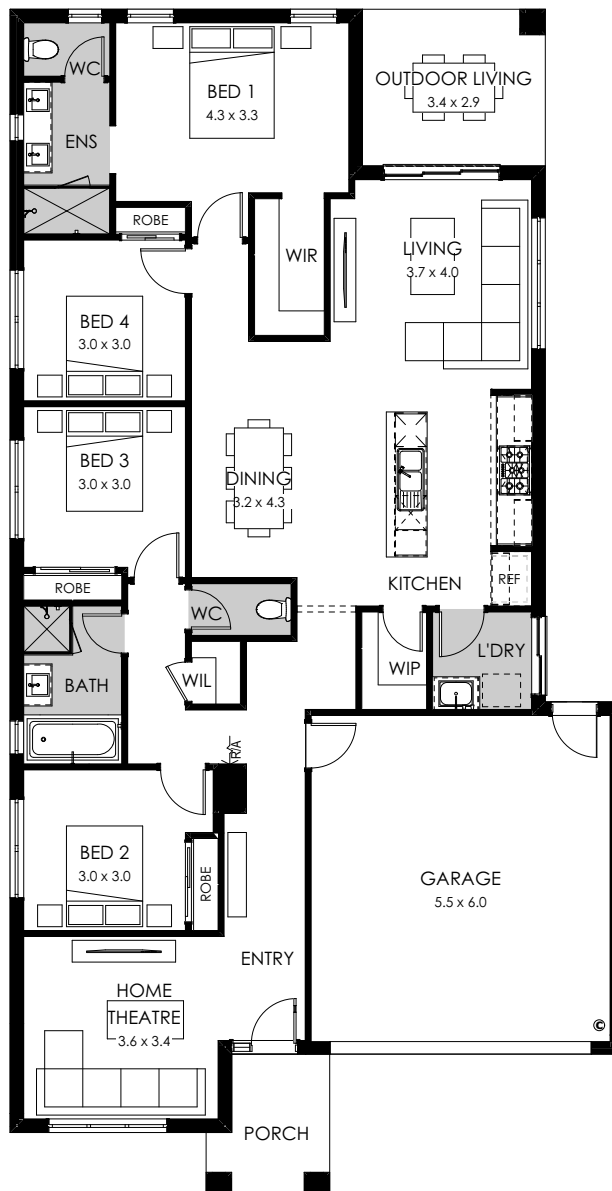

Design options available

- 5th bedroom
- Butler's pantry - 3 bed
- Grand master - 3 bed
- Powder room

Facade options available

Modern, Metro, Viva, Contempo, Vogue, Luxe, Gallerie, Coast, Tribeca, Cape, Provincial, Southampton, Flinders, Mason, Arlo