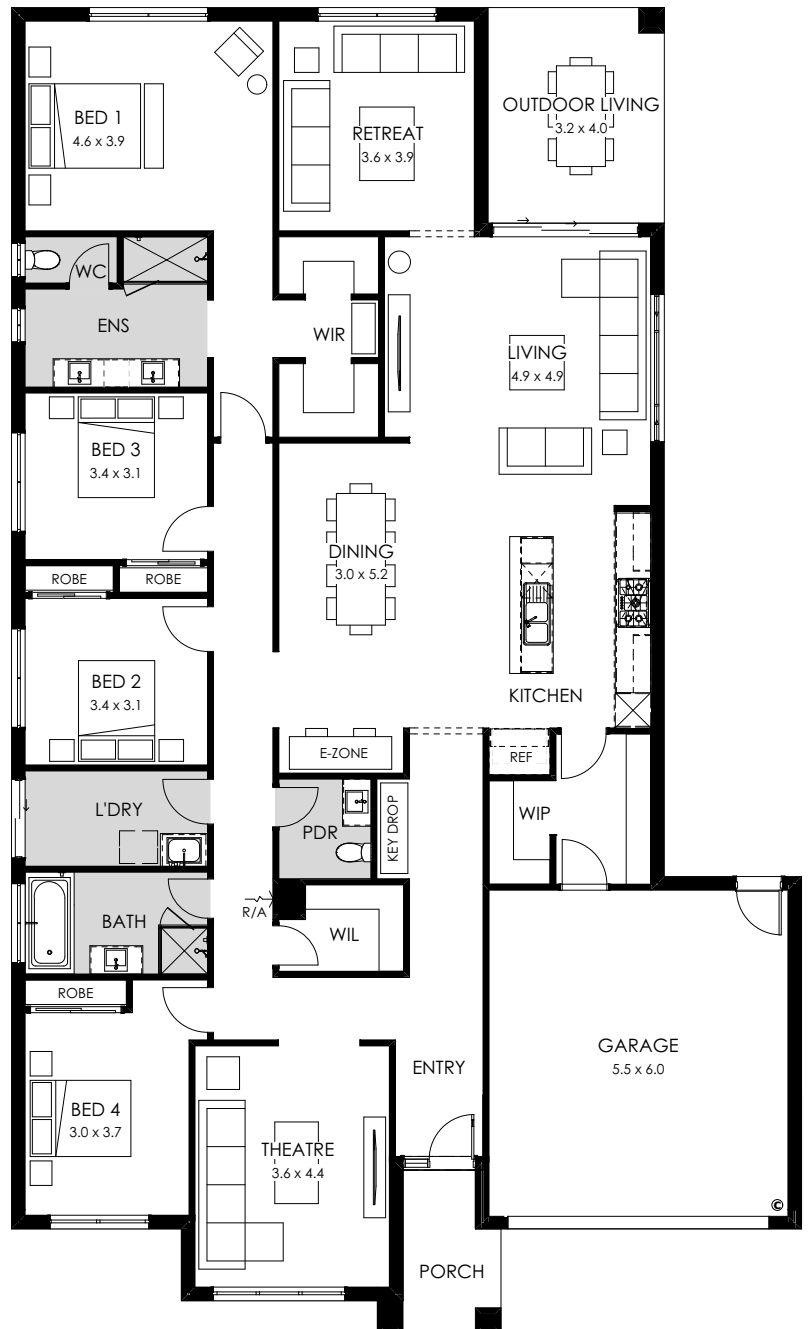

# Havana

32 / 29 / 25 / 23

Multiple living spaces and careful bedroom zoning make the Havana perfect for entertaining.

This home design features four generously sized bedrooms, with the master suite positioned at the back of the home, away from the main living spaces.

# Havana 32

On display at

- Alamora
- Botanical

Fits lot width 16m

Fits lot length 32m

## Specifications

Total area 294.32m<sup>2</sup> / 31.68sq

Width 14.51m

Length 24.35m

4 2 2

## Design options available

- 5th bedroom
- Alternate kitchen
- Bath to ensuite
- Bathroom upgrade
- Butler's pantry
- Grand laundry
- Grand outdoor living
- Guest bedroom
- Kids retreat
- Master retreat
- Raked ceiling to home theatre (Arcadia & Flinders Facade only)